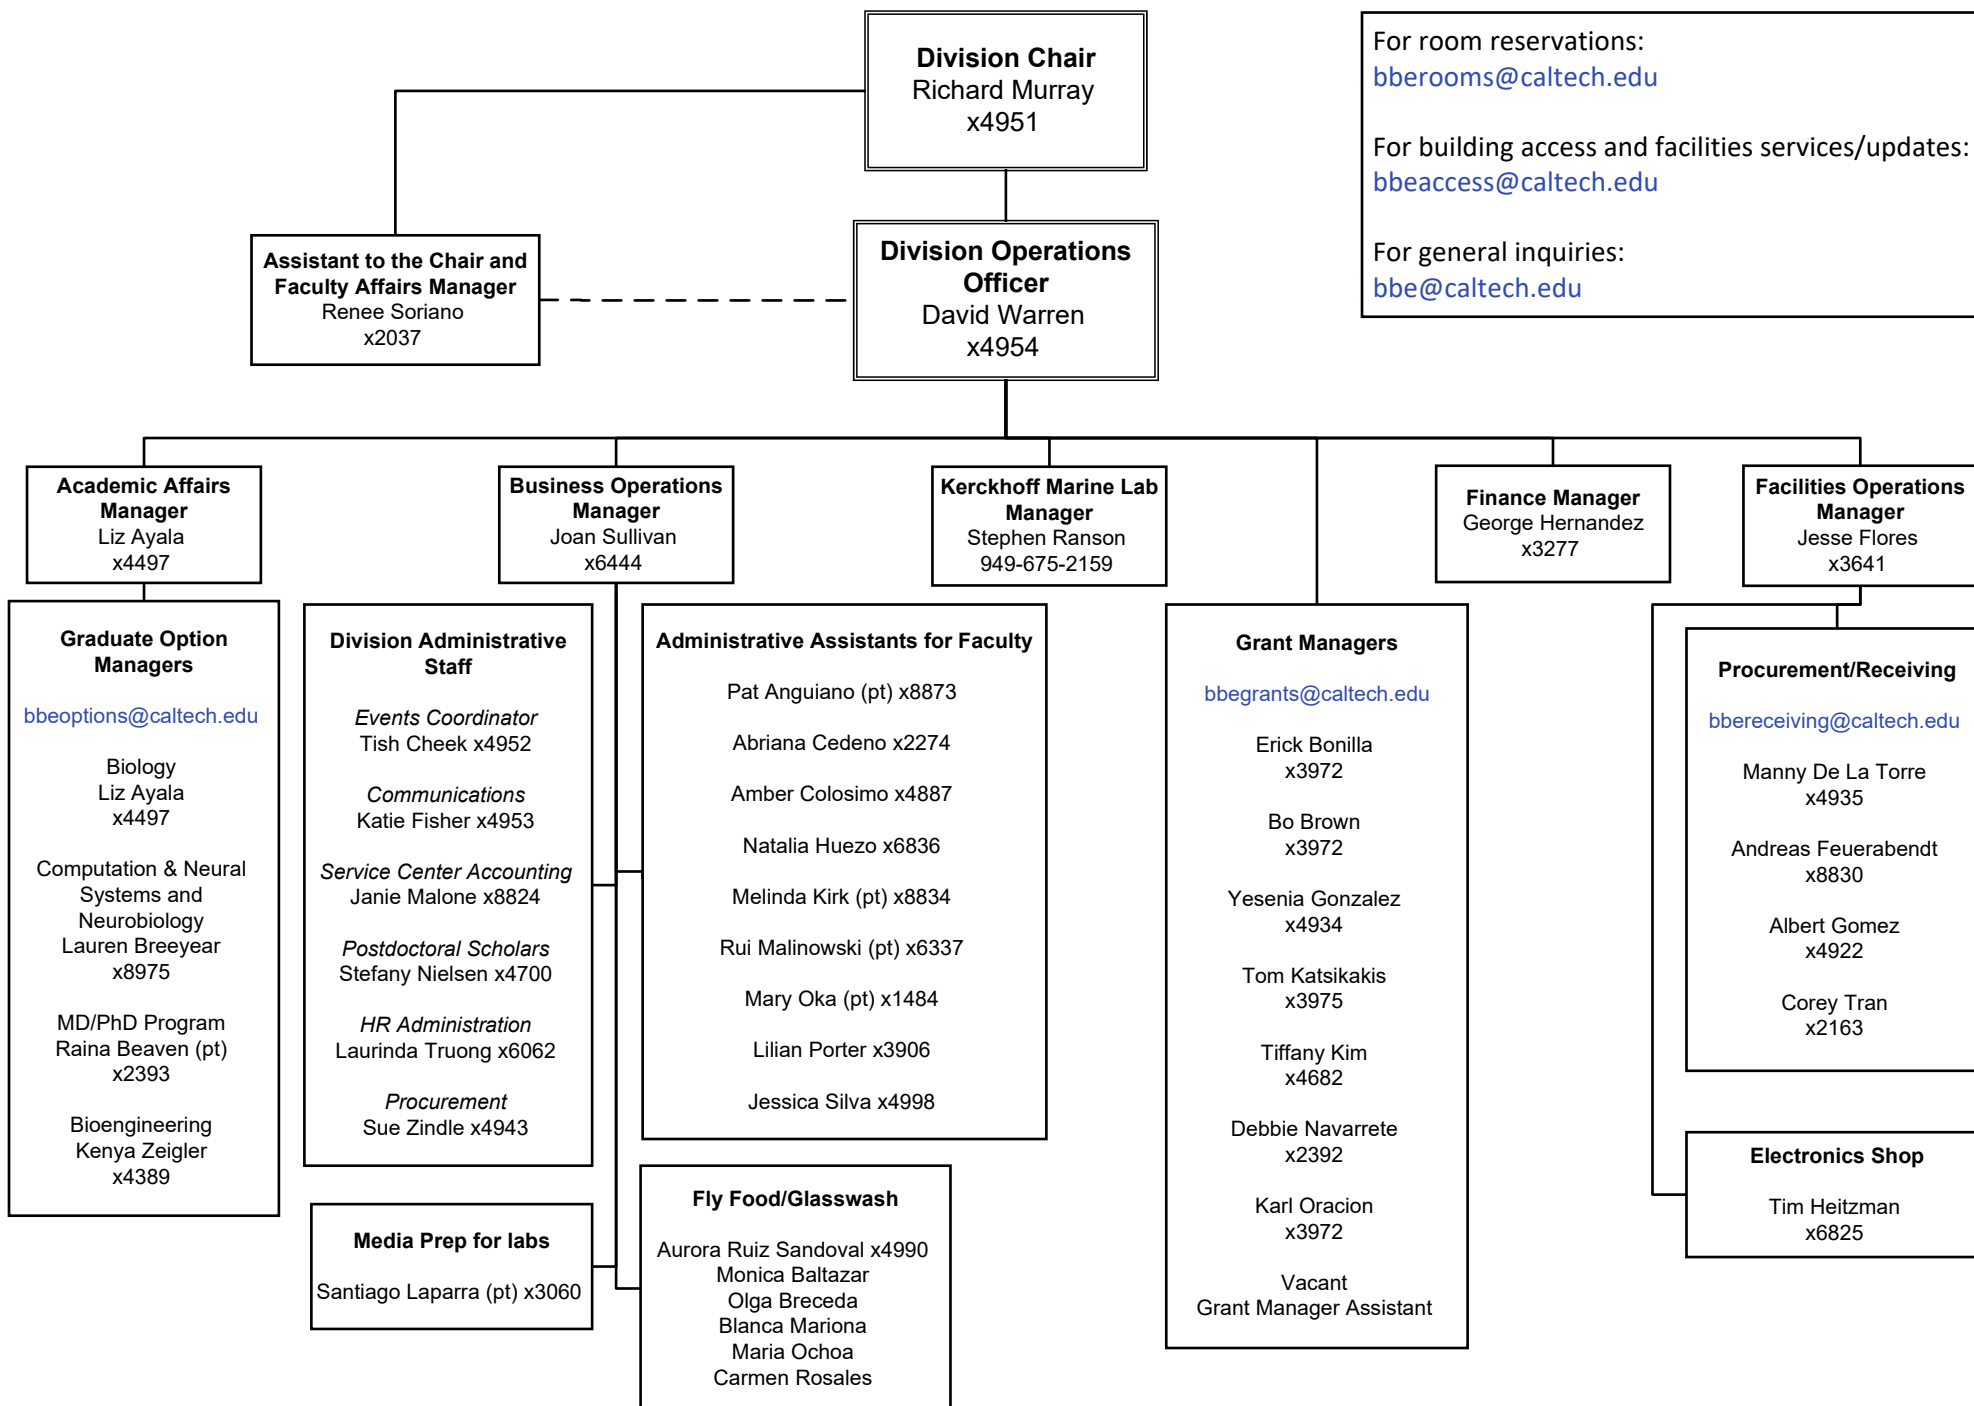

# Biology and Biological Engineering

For room reservations:  
[bberooms@caltech.edu](mailto:bberooms@caltech.edu)

For building access and facilities services/updates:  
[bbeaccess@caltech.edu](mailto:bbeaccess@caltech.edu)